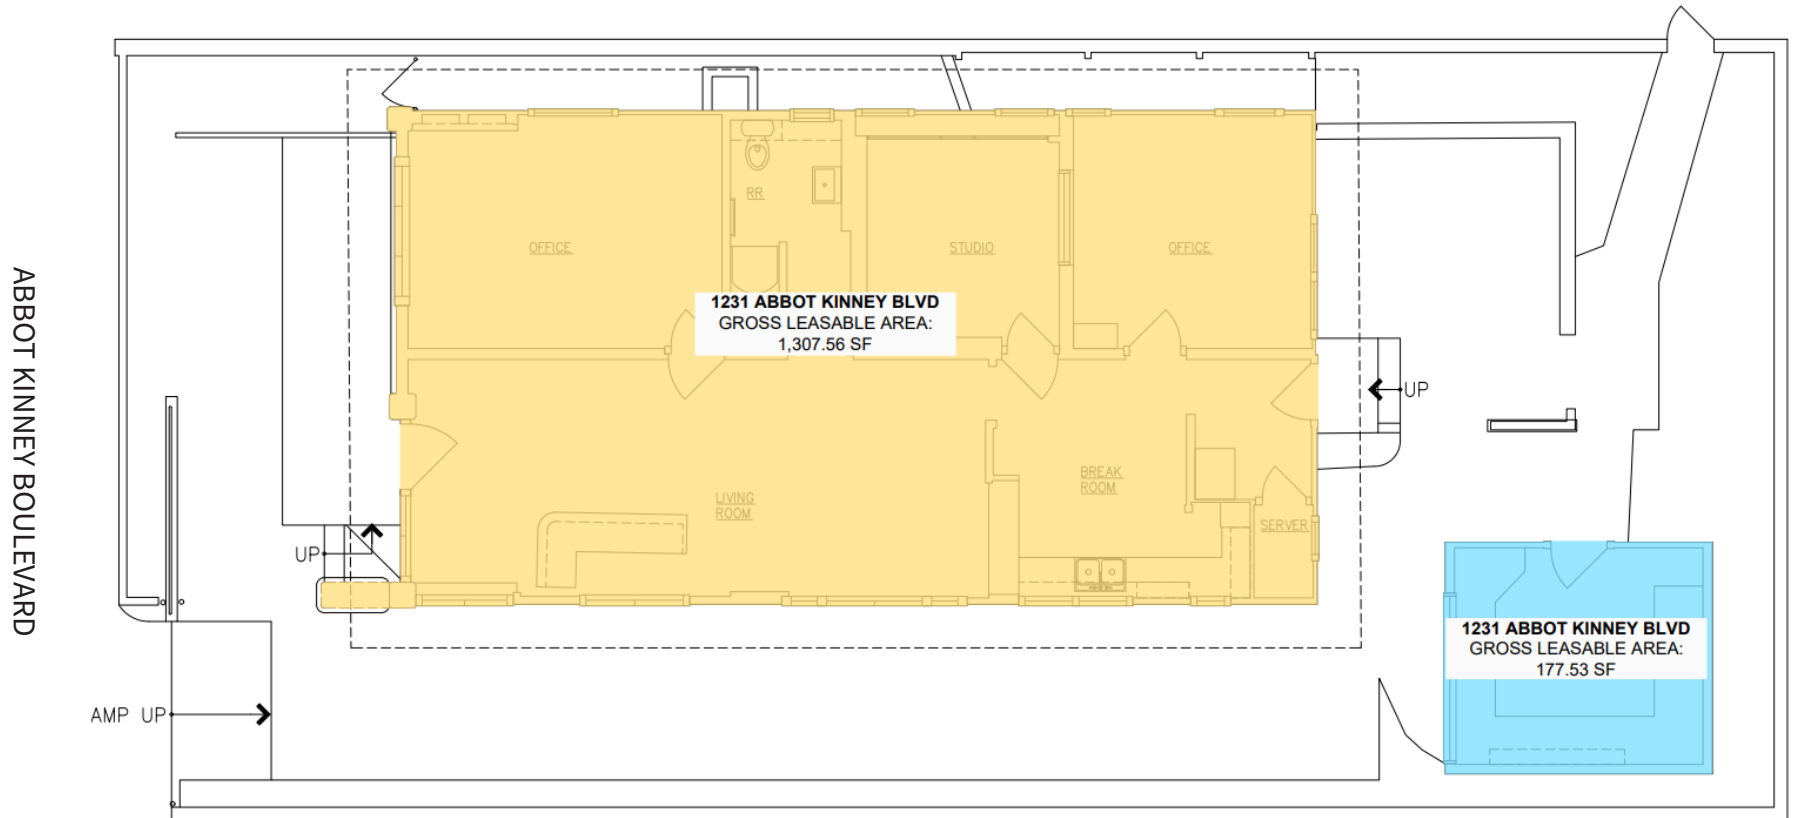

1231 ABBOT KINNEY BOULEVARD

1231 Abbott Kinney Blvd
± 1,485 SF

+ Large Patio Space