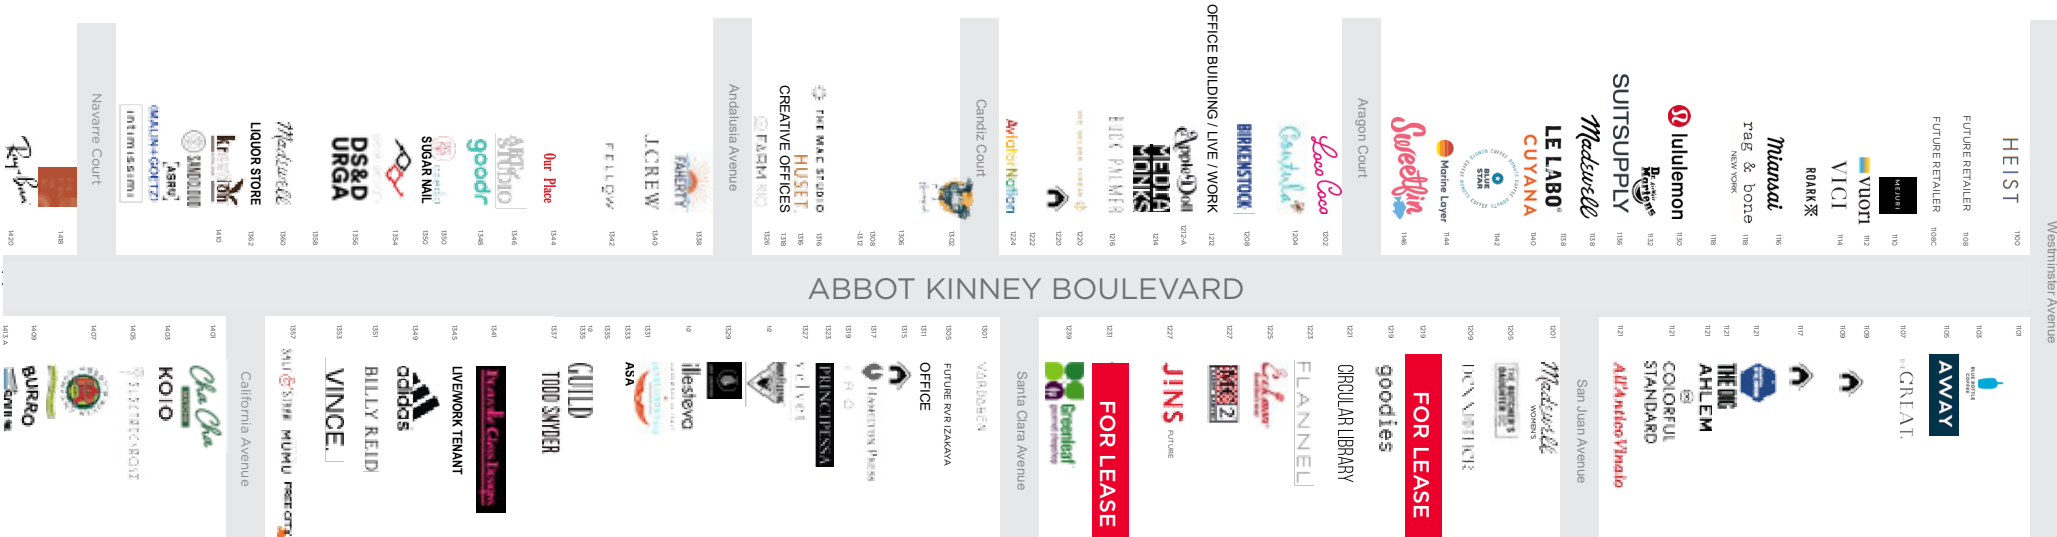

RETAIL STREET MAP